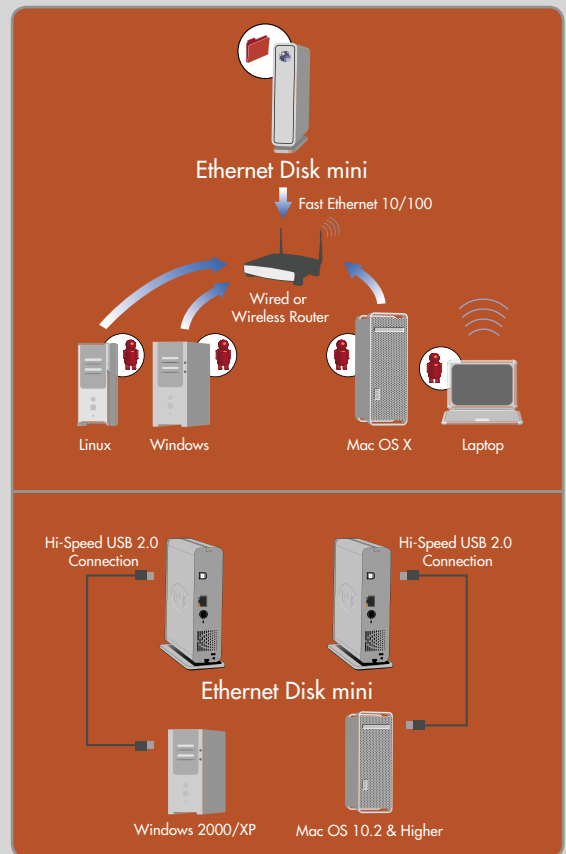

Model	d2 Ethernet Disk mini			
Capacity	250GB	300GB	400GB	500GB
Part Number	300938	300952	300950	300951
Interface	Fast Ethernet 10/100 and Hi-Speed USB 2.0			
Processor	266Mhz, 32MB SDRAM			
Rotational Speed (rpm)	7200			
Buffer	8MB			
Network Protocols	SMB (Windows), AFP (Mac), FTP, HTTP Apple Bonjour Protocol, WINS server			
Interface Transfer Rate	Ethernet: 100Mbits/s; USB 2.0: 480 Mbits/s			
Supported Operating Systems	<i>Supported OS on the network: Windows® 98SE/2000/Me/XP Service Pack 1 and Service Pack 2; Mac® OS 9/X; Linux 2.4 and higher</i> <i>Supported OS through USB: Windows 2000/XP; Mac OS 10.2 & higher</i>			
Dimensions (WxHxD)	160 x 173 x 44 mm / 6.3 x 6.82 x 1.734 in			
Weight	2500 g / 5.5 lbs			
System Requirements	Ethernet connection 10/100 (also Gigabit** Ethernet compatible); USB 2.0 port (USB 1.1 compatible) Microsoft® Internet Explorer® 4.01 or higher, Netscape, Safari			
Box Contents	Ethernet Cable, Hi-Speed USB 2.0 Cable (USB 1.1 compatible), External Power Supply, Drive Stand for upright desktop use, LaCie Utilities CD-ROM with online Manual & SilverKeeper software (for Mac) for automatic backup and file verification, Quick Install Guide			
Warranty	1 year			

* 1 gigabyte = 1,000,000,000 bytes. Once formatted, the actual available storage capacity varies depending on operating environment (typically 5-10% less).

** With a 100 Mb/1Gb Ethernet switch

*** Only on the Ethernet network